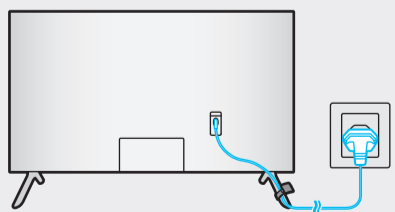

USB		USB +
	OPTICAL		
	ARC		HDMI (eARC)
			HDMI
			LAN
			ANT

1

43"

50" - 55"

2

3

43"

50" - 55"

4

43"

50" - 55"