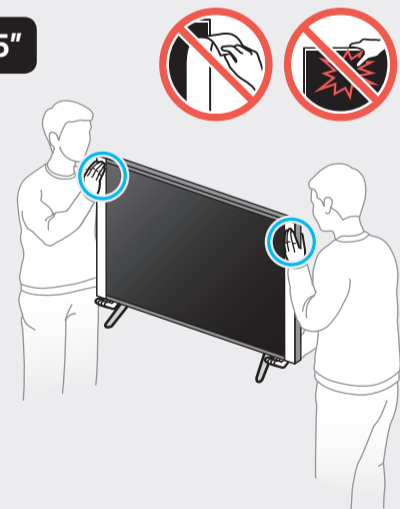

USB		USB +
	OPTICAL		
	ARC		HDMI (eARC)
			HDMI
			LAN
			ANT

1

43"

50" - 55"

2

3

43"

50" - 55"

4

43"

50" - 55"