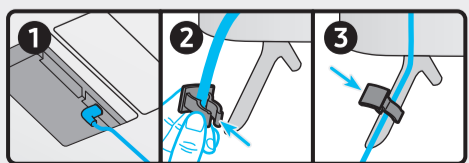

USB		USB +
	OPTICAL		
	ARC		HDMI (eARC)
			HDMI
			LAN
			ANT

1

43"

50" - 55"

2

3

43"

50" - 55"

4

43"

50" - 55"